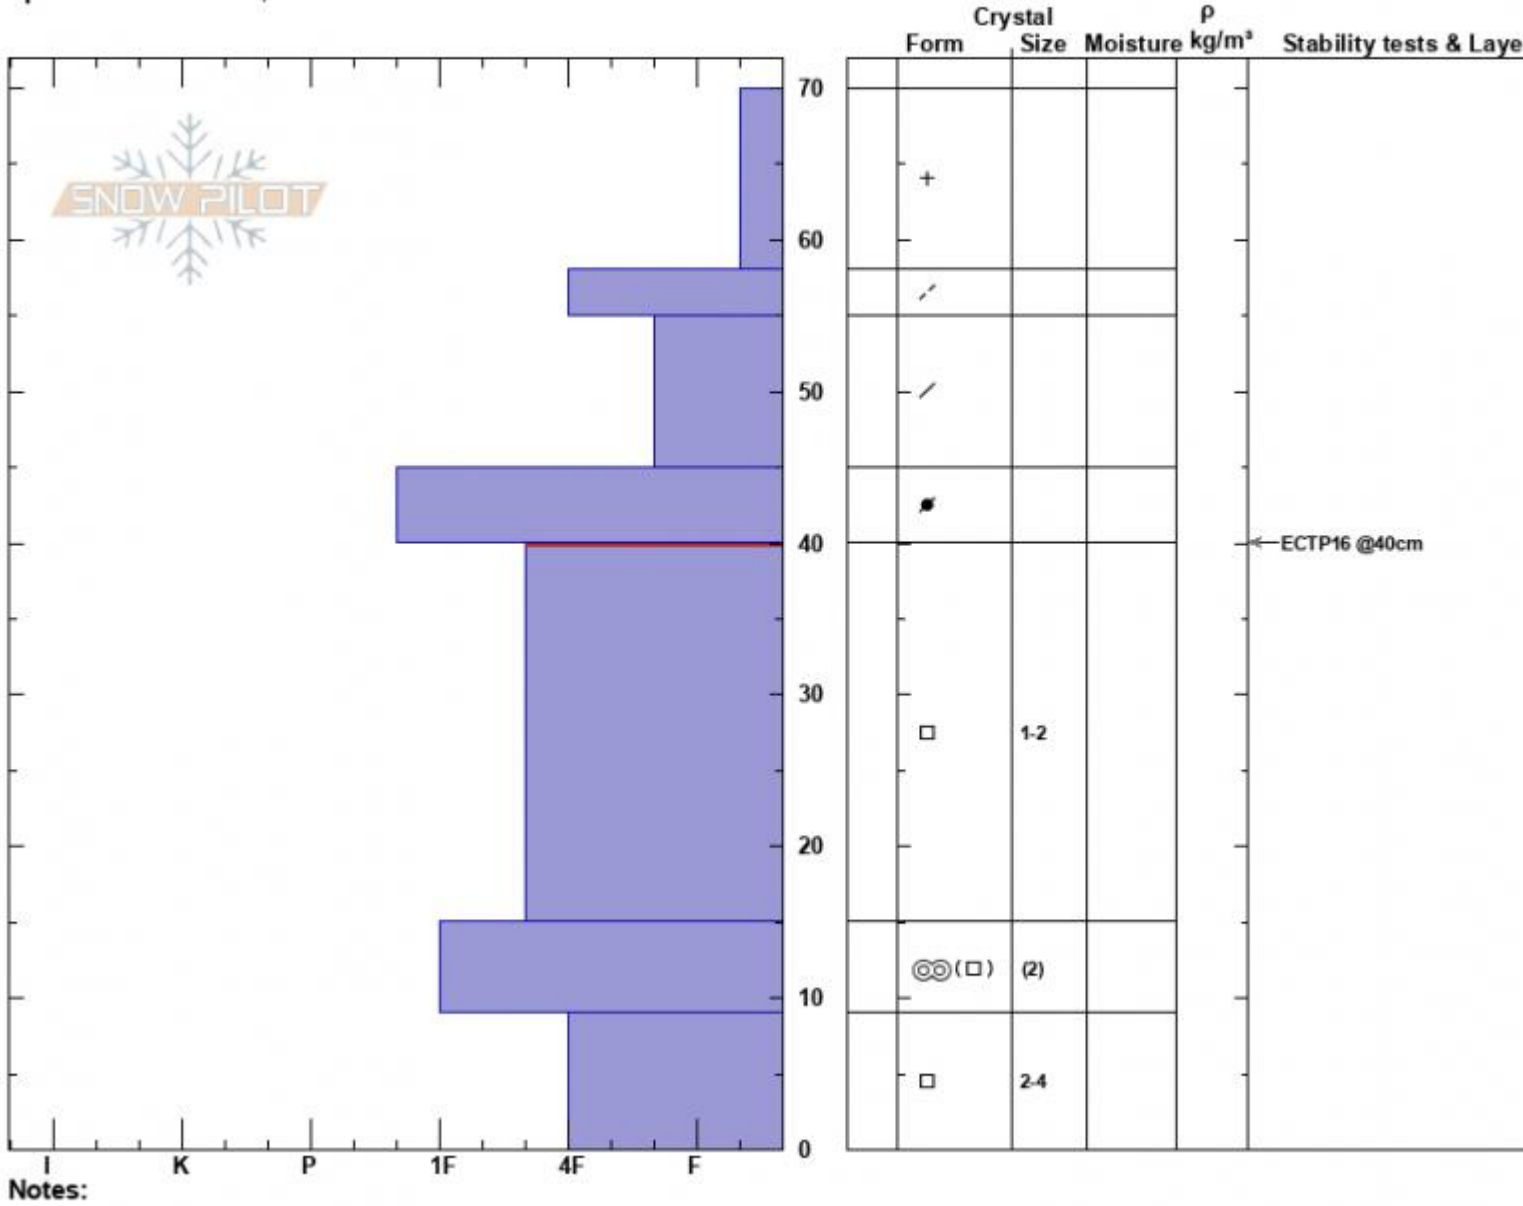

Blackmore E Face  
 Gallatin Range-N  
 MT  
 Elevation: 9767 ft  
 Aspect: 15°  
 Specifics: We skied slope

Haylee Darby  
 11/27/2024 - 12:10pm  
 Co-ord: 45.44652N, -111.00143W  
 Slope Angle: 28°  
 Wind Loading: previous

Stability:  
 Air Temperature: -6°C  
 Sky Cover: CLR  
 Precipitation: NO  
 Wind: W Calm

HS:70  
 PF:70  
 Layer Notes:  
 40-15cm: Problematic layer

Advisory Region  
 Northern Gallatin  
 Longitude  
 -111.00W  
 Latitude  
 45.44N  
 Northern Gallatin, 2024-11-27